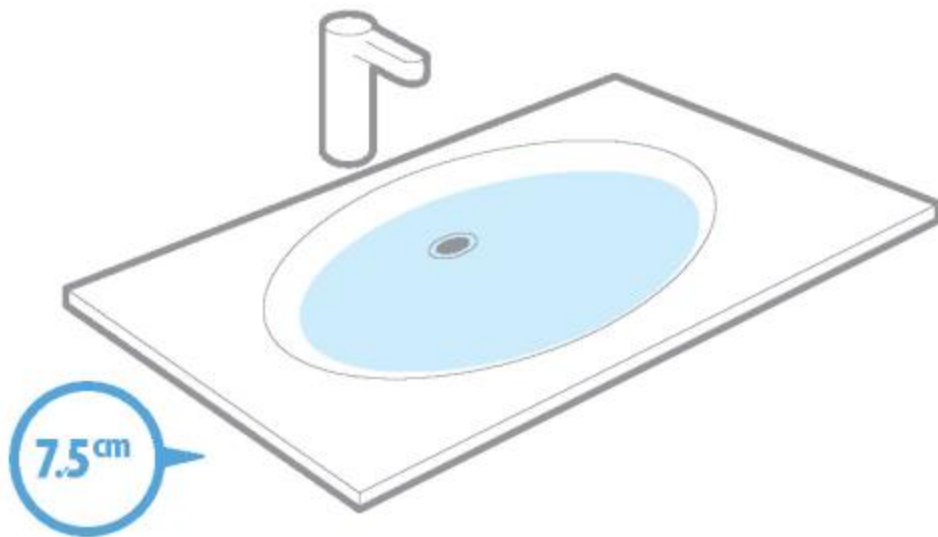

Suyun her damlasını kucaklayan lavabolar

Kale lavabolardaki göz alıcı tasarımların ve alışılmadık formların tek amacı sadece estetik kaygılar değil! Vitrikiye ürünlerimizin çoğunda görebileceğiniz incecik hatlar, daha az kaynak ve hammadde kullanılmasını sağlayan akılcı buluşlar aslında. Slim design felsefemiz, banyolarda çarpıcı görünümler yaratırken aynı zamanda minimum derinlikleriyle kullanıcıyı suyu daha özenli kullanmaya davet ediyor.