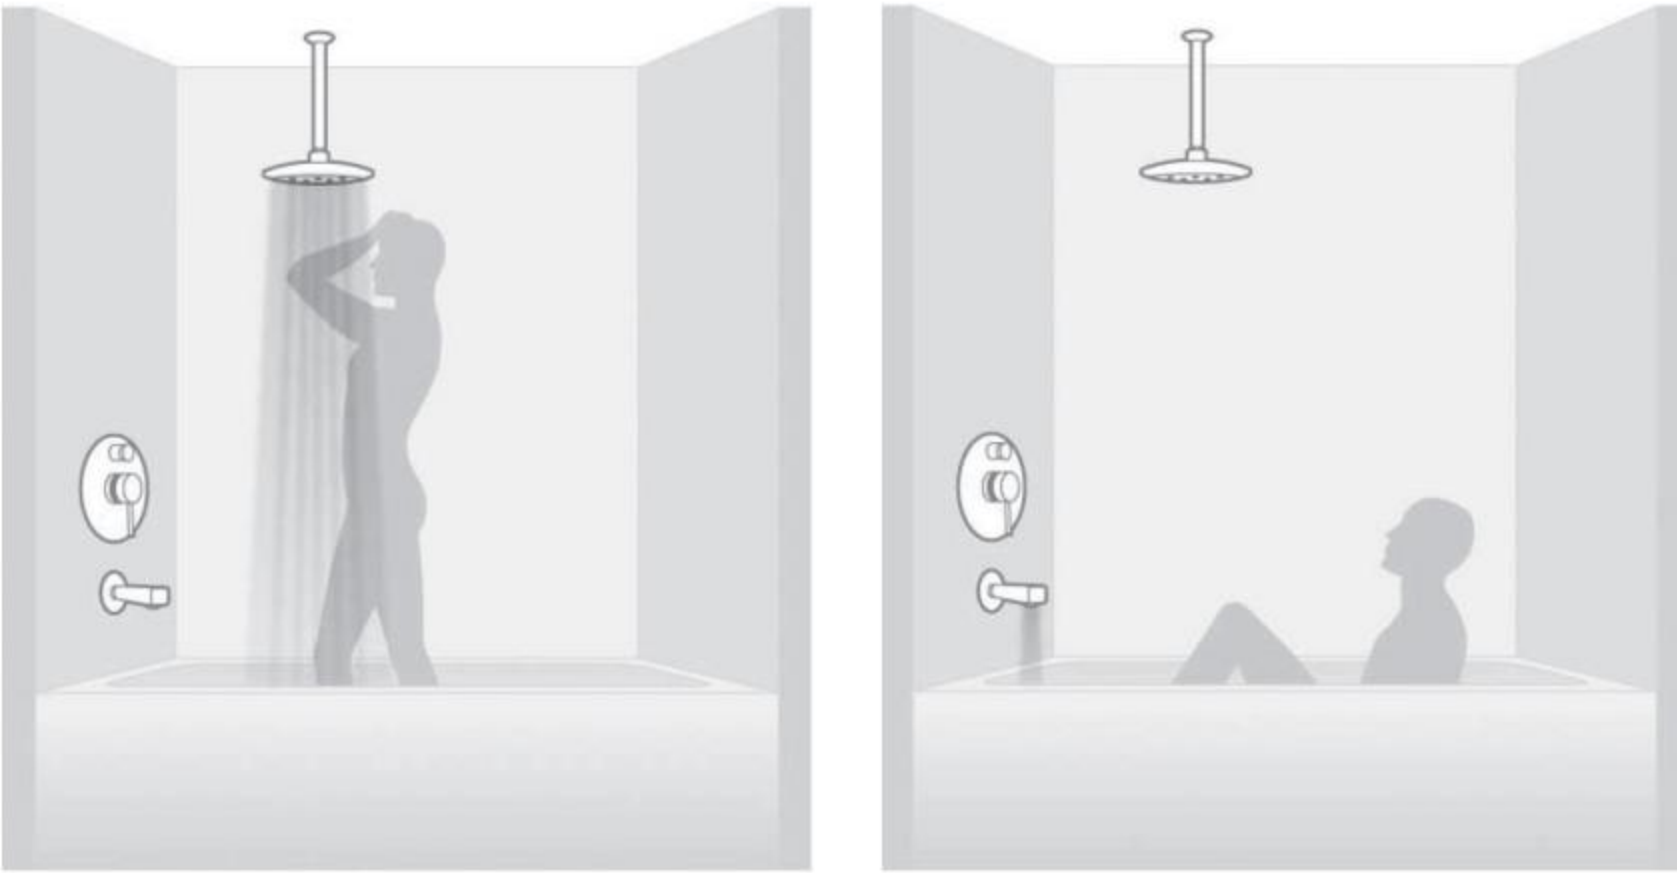

Ankastre Banyo Bataryası / Ankastre Çıkış Ucu / Tavandan Duş Başlığı
Built-in Shower Mixer / Bath Spout / Ceiling-Mounted Showerhead