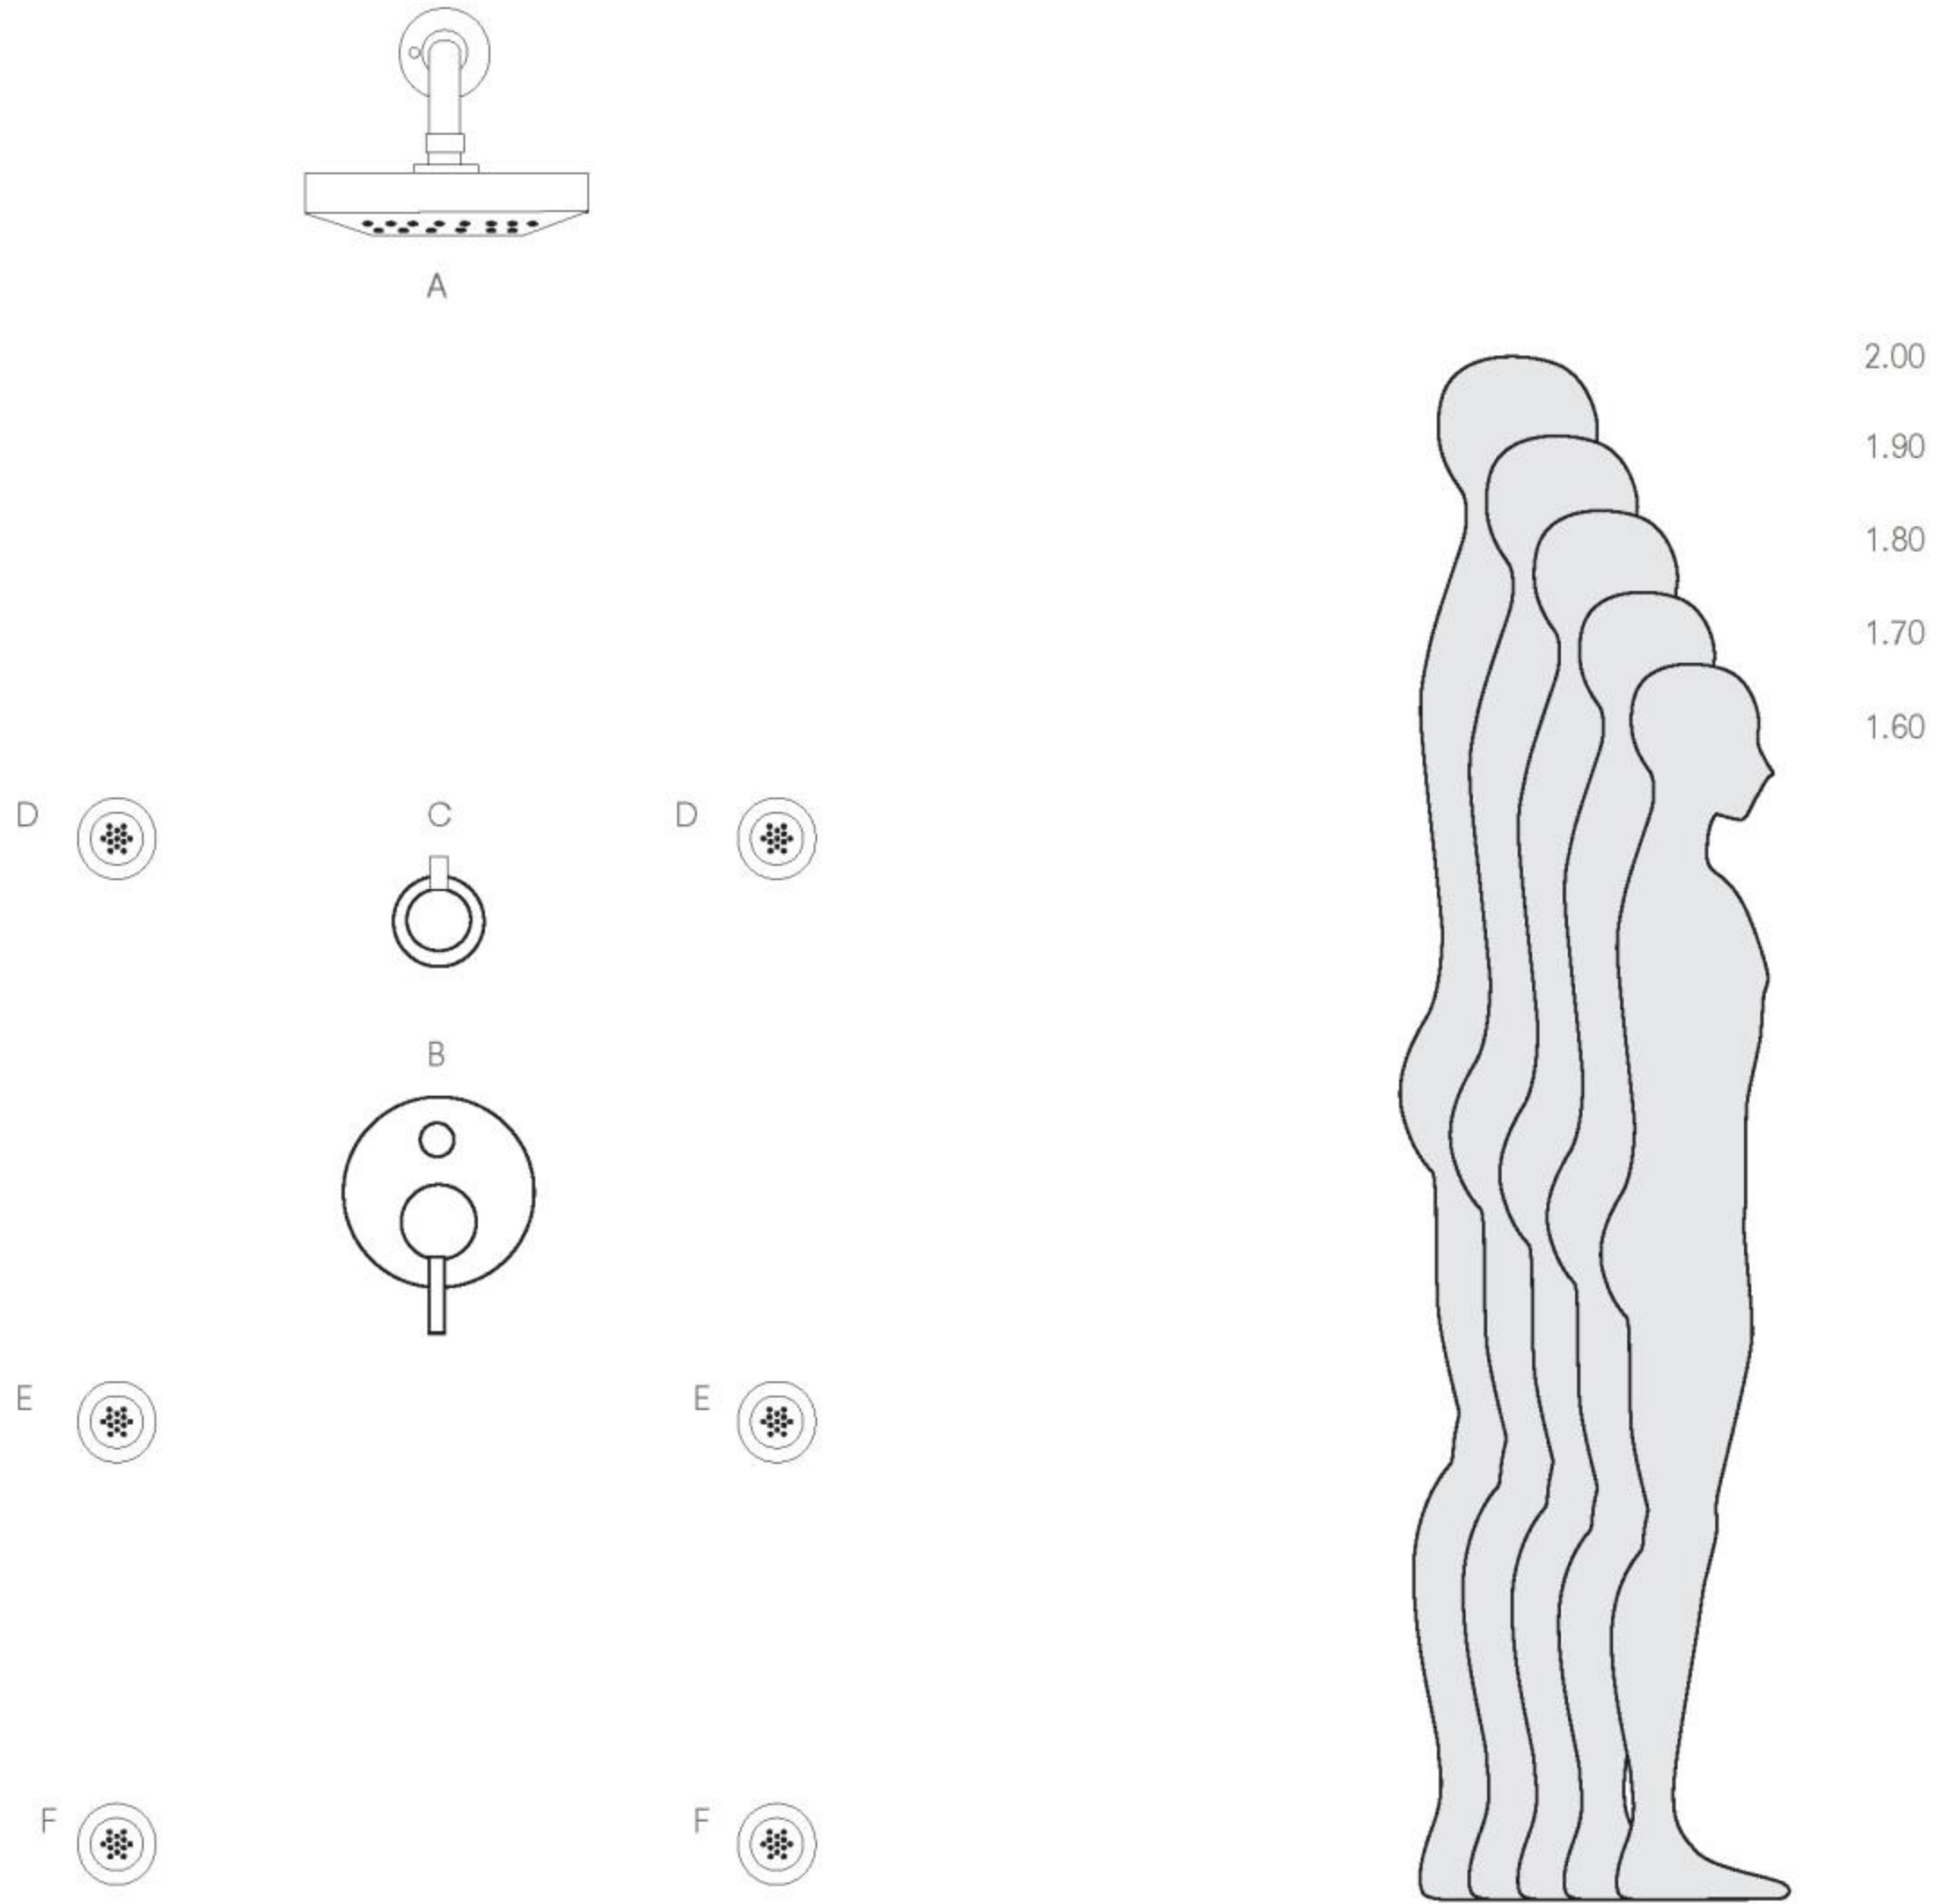

Duş Sistemi Montaj Yükseklikleri / Shower System Installation Heights

mm	1600	1700	1800	1900	2000
A	2000	2100	2200	2300	2400
B	1050	1100	1150	1200	1250
C	1225	1275	1325	1375	1425
D	1300	1400	1500	1600	1700
E	950	1050	1150	1250	1350
F	600	700	800	900	1000