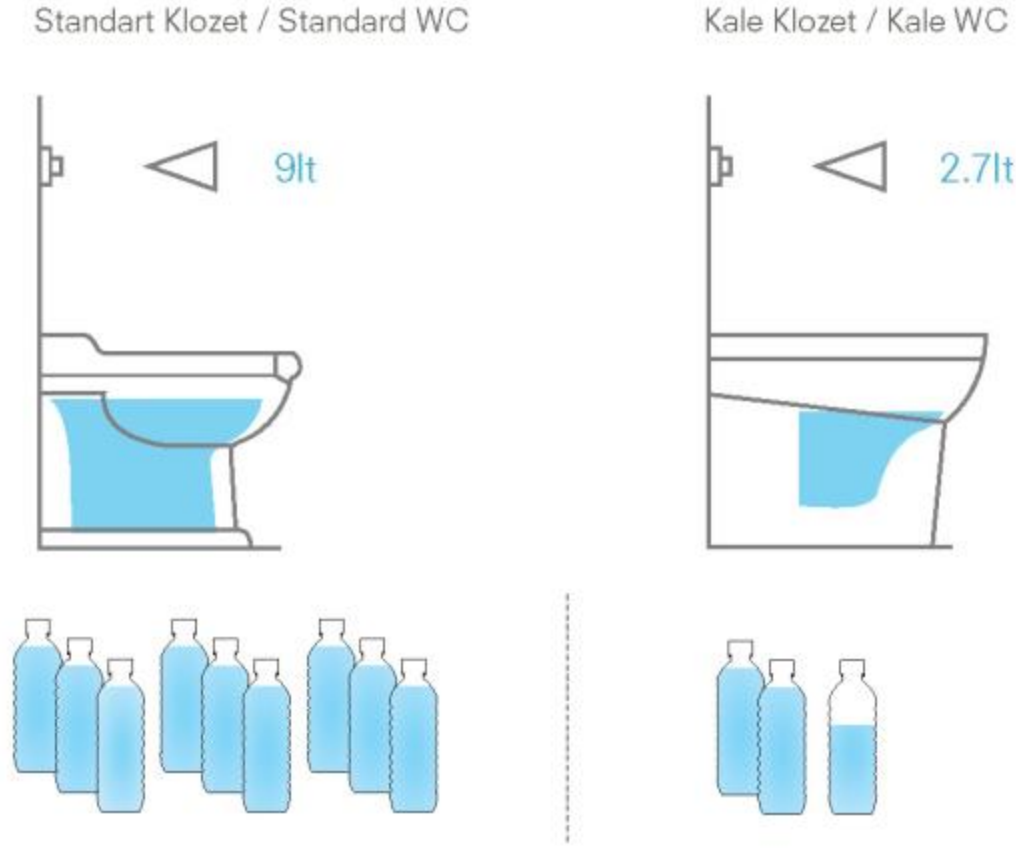

2.7 lt ile dünyanın en tasarruflu klozetleri

En az suyla hijyen rekoru kıran klozetler. Hijyen standartlarından hiç ödün vermeden geliştirilen bu klozet sistemi %55 oranında su tasarrufu sağlayabiliyor. Kale, tüketicilerinin gündelik hayatındaki gereksinimlerine olduğu kadar çevreye de dost ürünler üretmeye devam ediyor.